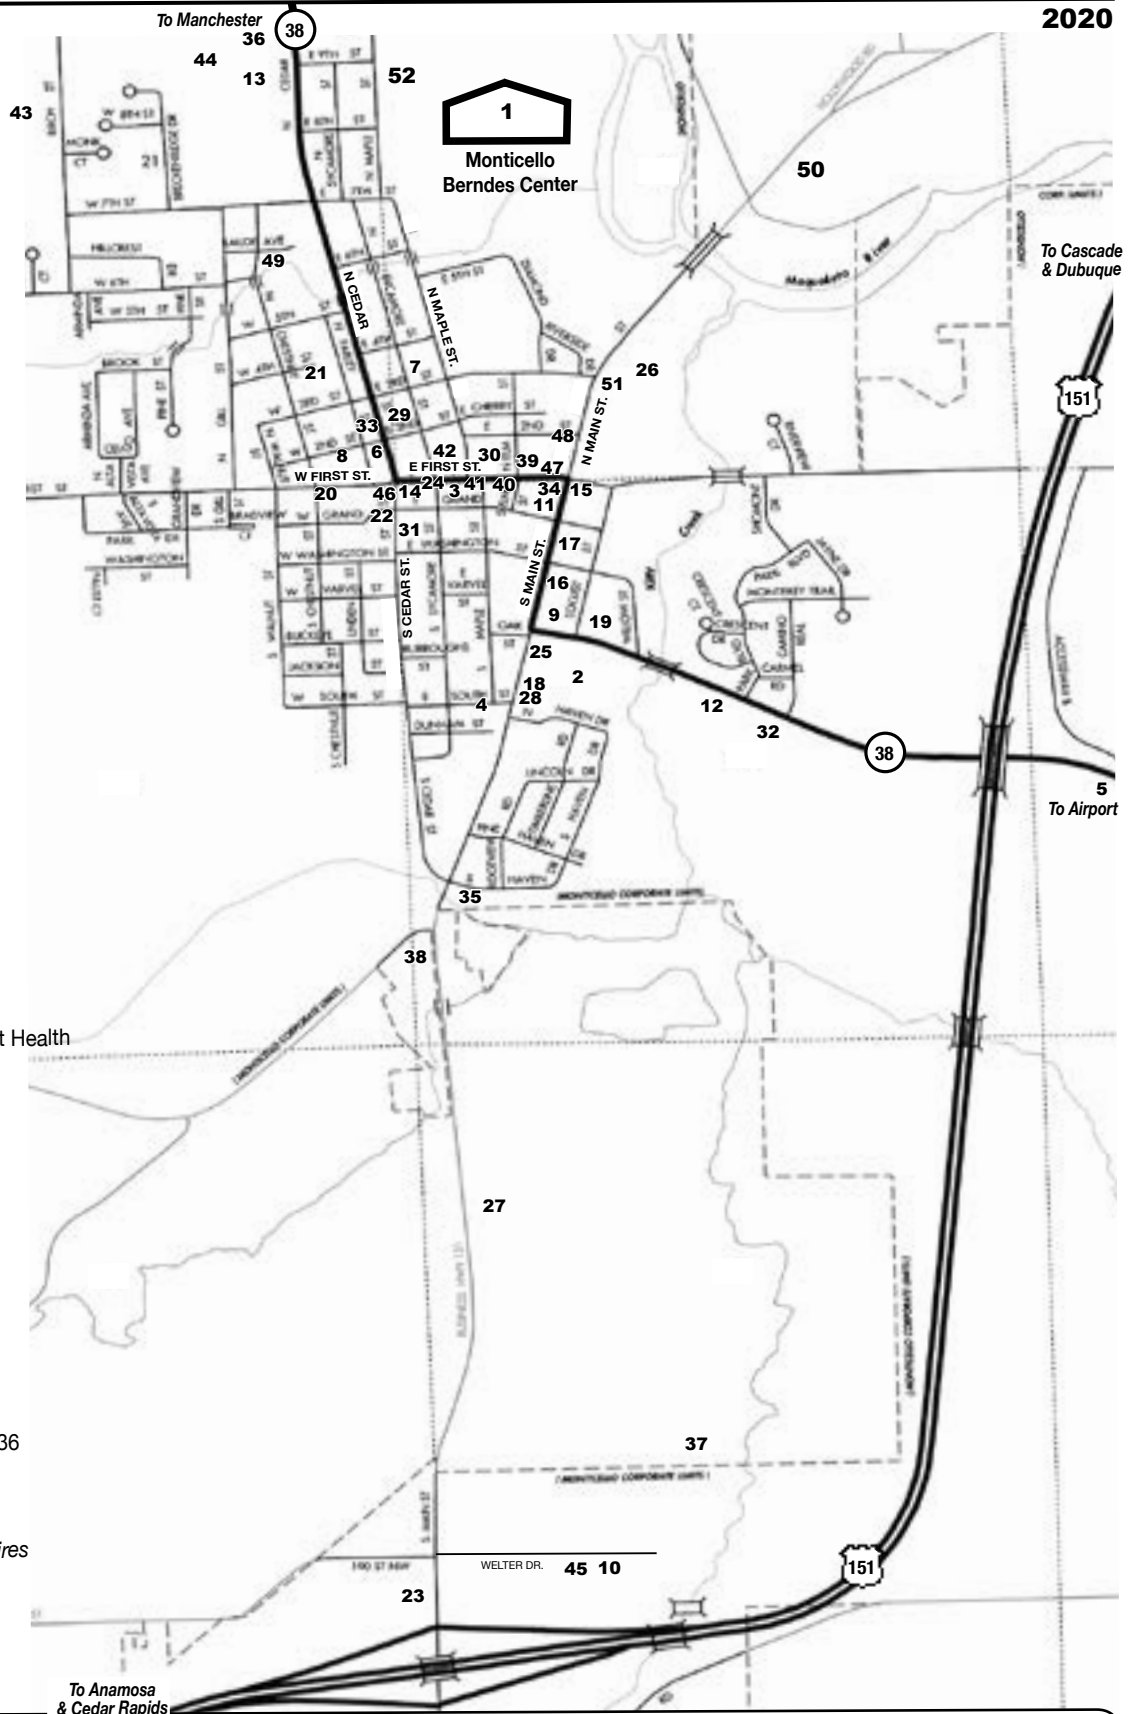

- 1 Monticello Berndes Center
**Home of –
Rod & Custom Car Show
Model Car Contest**
- 2 MercyCare, Monticello
- 3 Monticello Community Building
- 4 Police/Ambulance/Fire Dept.
- 5 Monticello Airport
- 6 Post Office
- 7 Sacred Heart Catholic Church
Mass – Sat. 5:00 p.m.
Sun. 8:30 a.m.
- 8 Regions Bank 24-hour ATM
- 9 Monticello Motel 319-465-5418
- 10 Jones Regional Education Center
Kirkwood Community College
- 11 The Cone Shoppe
- 12 Dollar General Store
- 13 All Seasons Auto Body
- 14 Grand China *Chinese Restaurant*
- 15 La Hacienda *Mexican Restaurant*
- 16 Subway
- 17 Darrell's Restaurant
- 18 Diamond Pi Company
- 19 Pizza Ranch
- 20 Citizens State Bank 24-hour ATM
- 21 Fareway Grocery
- 22 Java Jones Restaurant
- 23 Karde's 151 Convenience Store 24/7
- 24 The Jitney Wine Bar
- 25 D/H Car Wash Self-Service
- 26 Baked. Cupcake Bakery & Cafe
- 27 Kerp's Service Center *Tires/U-Haul*
- 28 Casey's General Store 24/7
- 29 Karde's Convenience Store
- 30 Carquest of Monticello
- 31 Barron Motor Supply
- 32 Monticello Family Practice - UnityPoint Health
- 33 Freese Motors Ford Dealer
Rental Cars 319-465-3541
- 34 The Fancy Fritter Restaurant
- 35 Stephen Motors *GM Dealer*
- 36 Koob Automotive & Towing
Flat-bed & Wreckers 319-465-3387
- 37 Yogi's Inc.
- 38 Welter Storage Equipment
- 39 Spahn & Rose Lumber
- 40 REM Electric
- 41 Theisen's Farm & Home
- 42 McNeill Hardware
- 43 Legacy Lanes
- 44 Eagles Club
- 45 Cobblestone Inn & Suites 319-465-3036
- 46 Whiffle Tree Antique Mall
- 47 Hartig Drug
- 48 Century House Gifts & Flowers
- 49 Holmes Transmission & Auto Repair *Tires*
- 50 Hillside Sports Bar & Grill
- 51 Whiskey River Pub & Grub
- 52 Fairgrounds Parking Lot
**Home of Auto Parts Swap Meet
& Cars For Sale Corral**

McOtto's Family Restaurant
 Walmart
 Wayne Hall *Chrysler Dealer*
 Casey's General Store

CASCADE 10 miles NE
Birthplace of Hall of Fame Pitcher Red Faber
 Tri-County Historical Museum
Includes Red Faber Exhibit
 Open by Appointment 563-852-3371